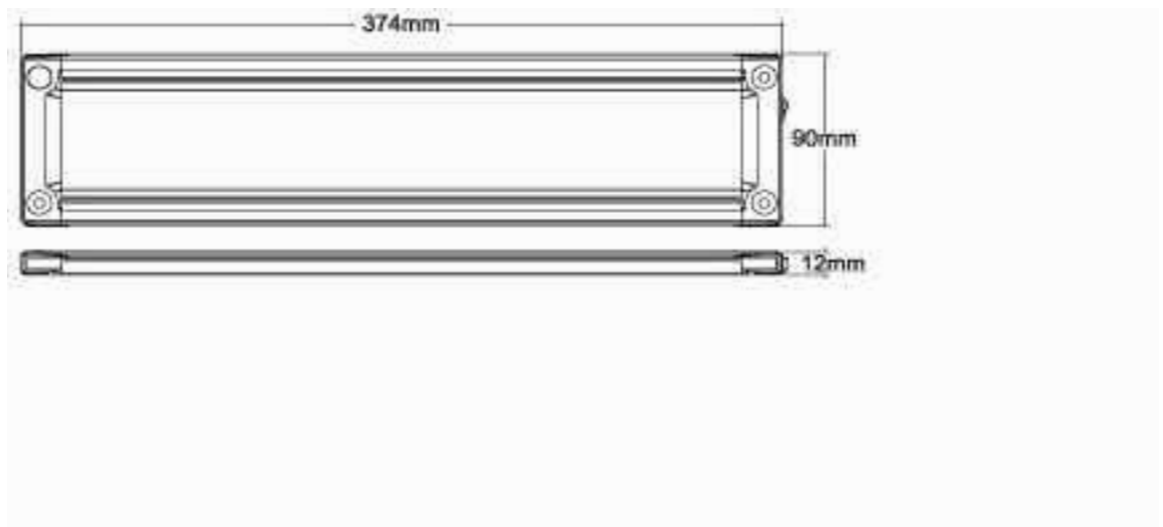

auto electrical parts

Technical Information Sheet

Part No. 0-668-72

Large Interior Light

Durite's large interior light consists of 108 square LED's.
On/off switch. DC 10-30 volts. Frosted Lens.

Technical Drawing (not to scale)

Specification

Voltage	10-30 Volts DC
Material:	Lens: MS. Base: Aluminum and ABS Plastic
Colour	White
No. of LED's	108
Lumens	960 Lumens Approx
Certificate	ECE R10.
Dimensions	Please see above

The information contained in this document is correct to the best of our knowledge at the time of printing. However, specifications may change at any time without notice.